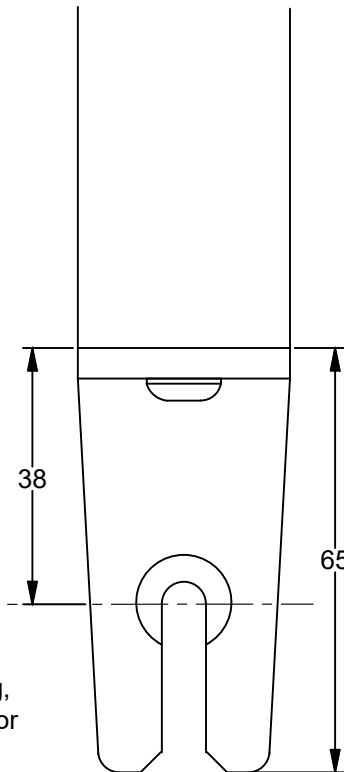

Truss Bracket 32mm x 1.5 tubes Model #TBM32

- Anchors truss poles to mirror box, rotates to match angle
- Machined from 6.3mm thick aluminum angle
- Knob stays with mirror box during transport
- Can be mounted on the inside or outside of mirror box
- Fast on-off, slip fork over mounting stud, tighten knob
- Reinforced plastic knob with steel insert
- Black anodized finish
- Weight: 70g

Includes:

- 1 Bracket
- 1 Knob
- 1 Tube connector
- 1 1/4-20 x 1 SS bolt

www.aurorap.com
6644 SE Jerry Dr.
Prineville Oregon 97754
541-362-5965