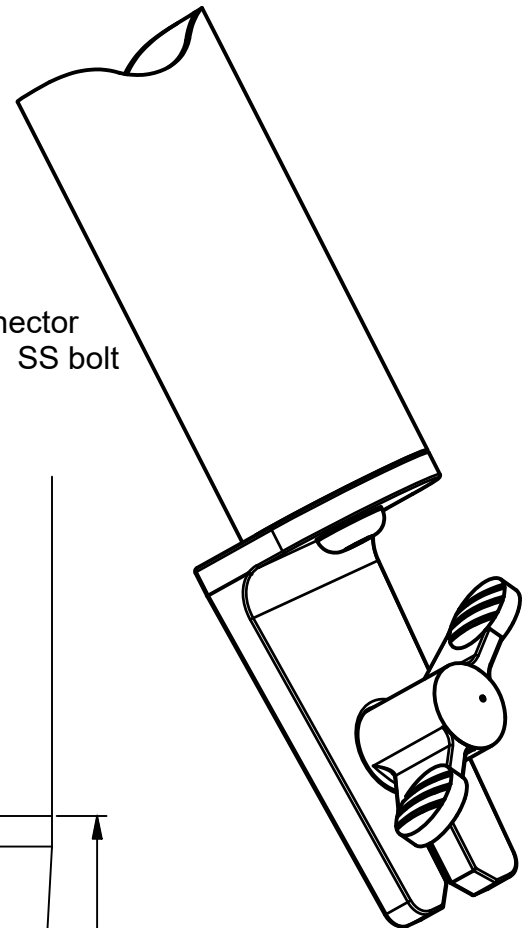

Truss Bracket 32mm x 1.5 tubes Model #TBM32

- Anchors truss poles to mirror box, rotates to match angle
- Machined from 6.3mm thick aluminum angle
- Knob stays with mirror box during transport
- Can be mounted on the inside or outside of mirror box
- Fast on-off, slip fork over mounting stud, tighten knob
- Reinforced plastic knob with steel insert
- Black anodized finish
- Weight: 70g

Includes:

- 1 Bracket
- 1 Knob
- 1 Tube connector
- 1 1/4-20 x 1 SS bolt

www.aurorap.com
6644 SE Jerry Dr.
Prineville Oregon 97754
541-362-5965