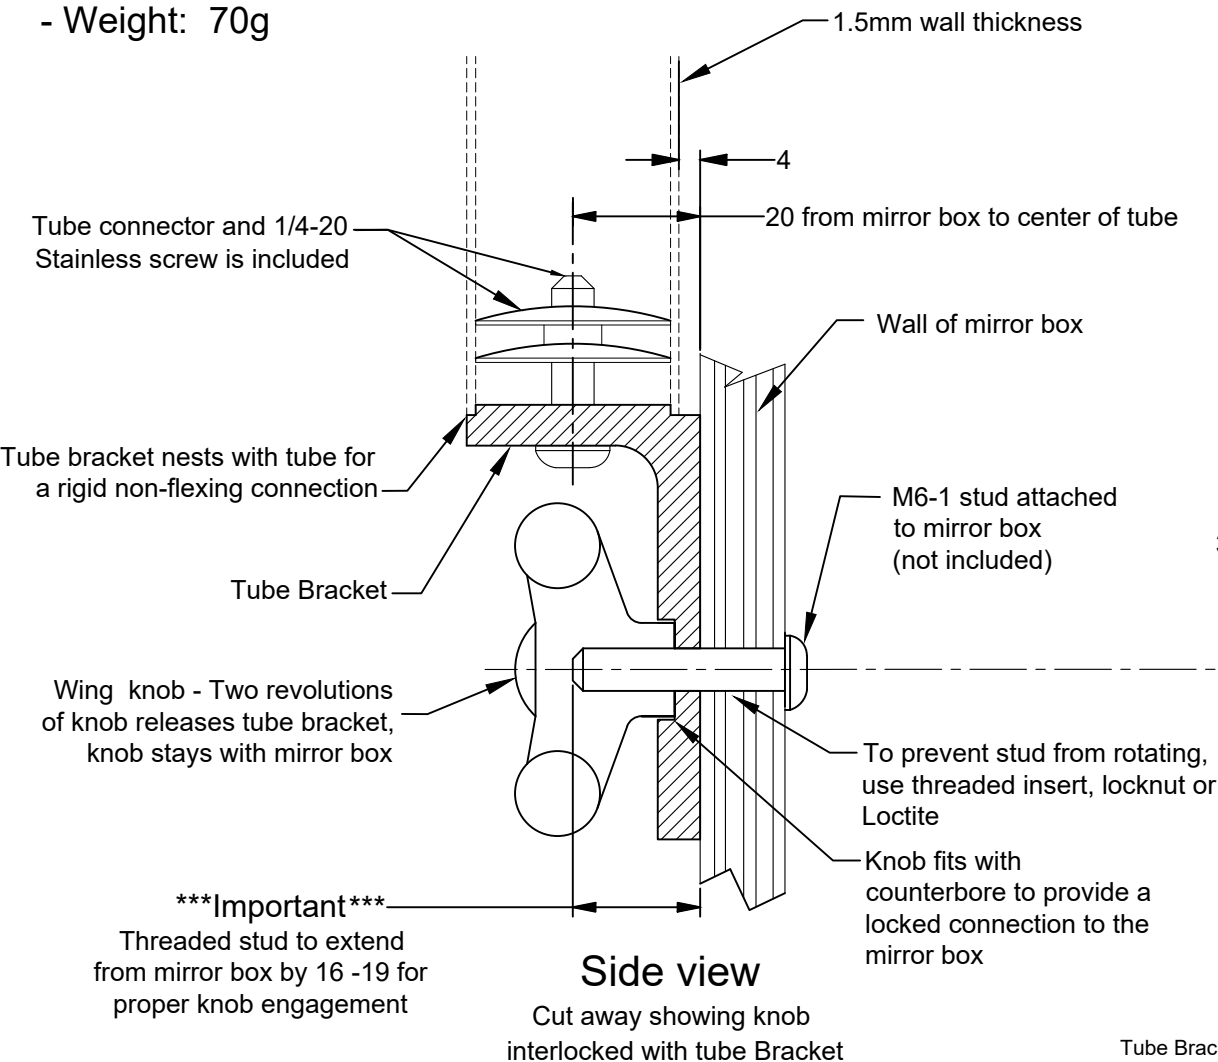

Truss Bracket 32mm x 1.5 tubes Model #TBM32

- Anchors truss poles to mirror box, rotates to match angle
- Machined from 6.3mm thick aluminum angle
- Knob stays with mirror box during transport
- Can be mounted on the inside or outside of mirror box
- Fast on-off, slip fork over mounting stud, tighten knob
- Reinforced plastic knob with steel insert
- Black anodized finish
- Weight: 70g

Includes:

- 1 Bracket
- 1 Knob
- 1 Tube connector
- 1 1/4-20 x 1 SS bolt

www.aurorap.com
6644 SE Jerry Dr.
Prineville Oregon 97754
541-362-5965