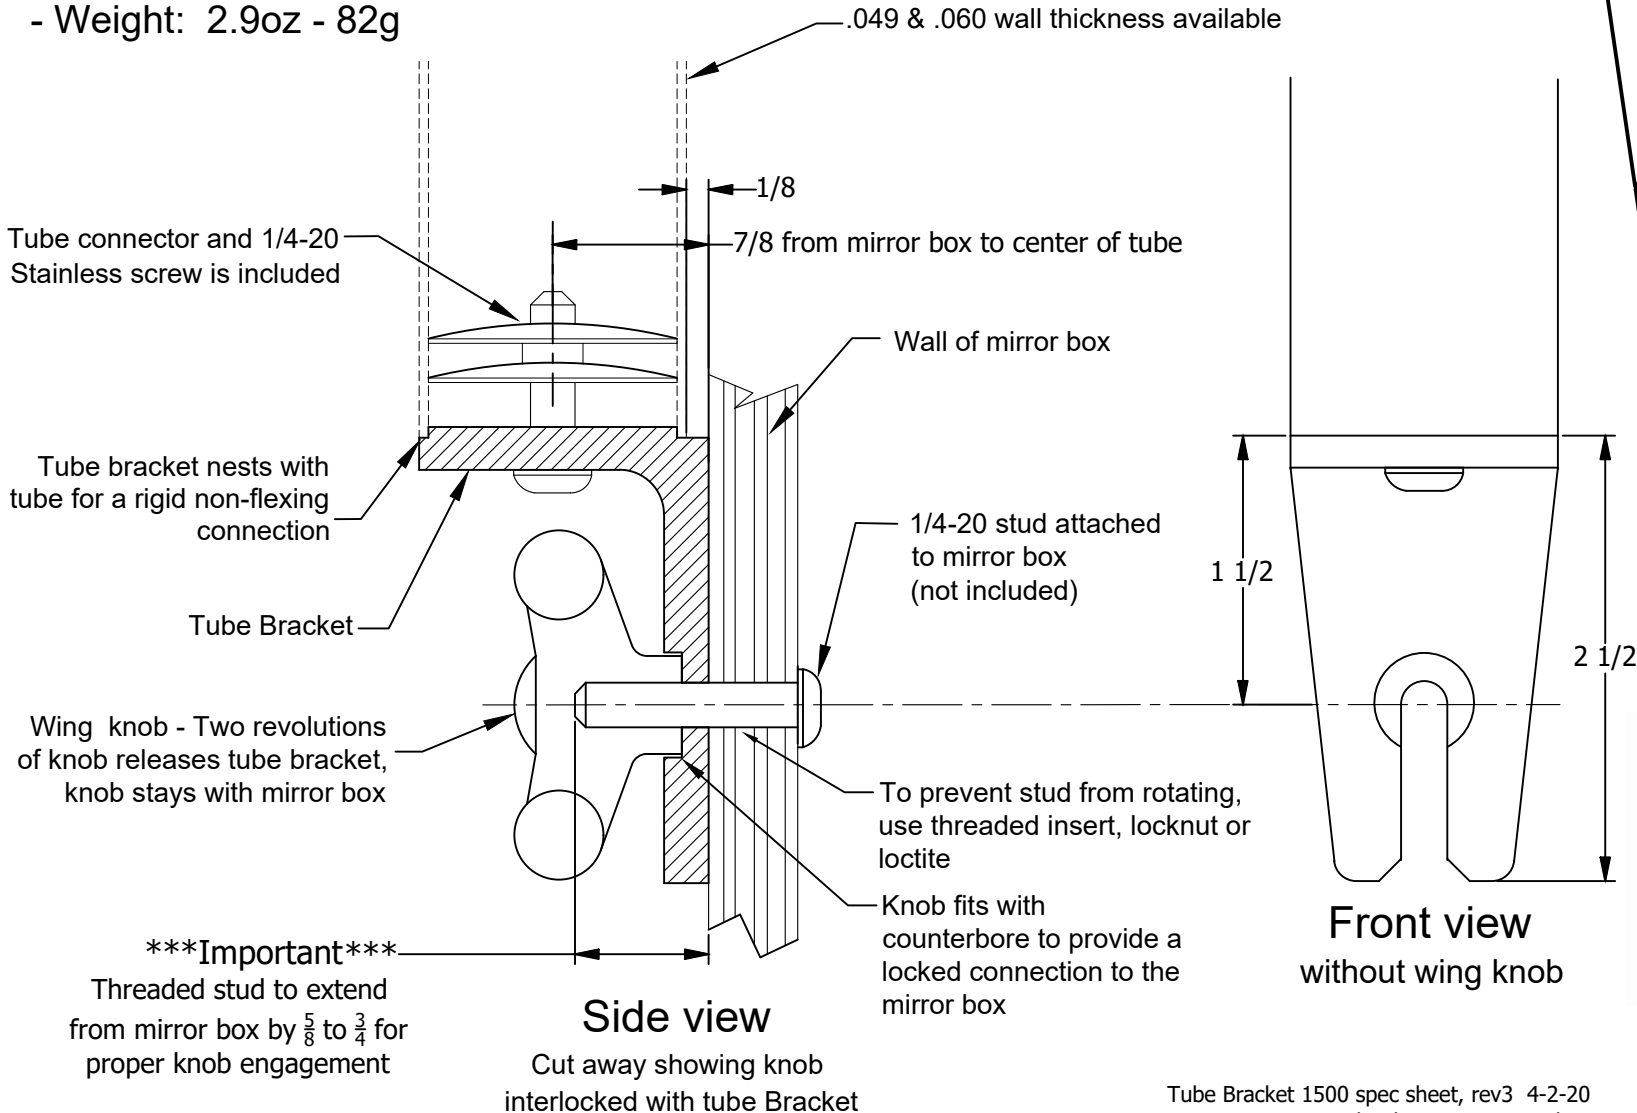

Truss Bracket 1-1/2 dia. tubes Model TB1500

- Anchors truss poles to mirror box, rotates to match angle
- Machined from 1/4 in. thick aluminum angle
- Knob stays with mirror box during transport
- Can be mounted on the inside or outside of mirror box
- Fast on-off, slip fork over mounting stud, tighten knob
- Reinforced plastic knob with steel insert
- Black anodized finish
- Weight: 2.9oz - 82g

Includes:

- 1 Bracket
- 1 Knob
- 1 Tube connector
- 1 1/4-20 x 1 SS bolt

www.aurorap.com
 6644 SE Jerry Dr.
 Prineville Oregon 97754
 541-362-5965