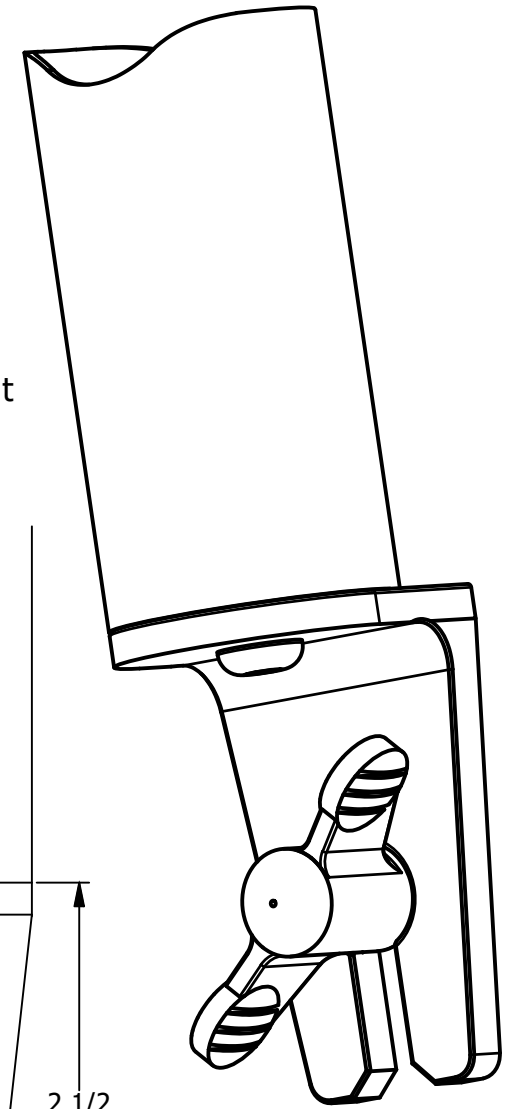

Truss Bracket 1-1/2 dia. tubes Model TB1500

- Anchors truss poles to mirror box, rotates to match angle
- Machined from 1/4 in. thick aluminum angle
- Knob stays with mirror box during transport
- Can be mounted on the inside or outside of mirror box
- Fast on-off, slip fork over mounting stud, tighten knob
- Reinforced plastic knob with steel insert
- Black anodized finish
- Weight: 2.9oz - 82g

Includes:

- 1 Bracket
- 1 Knob
- 1 Tube connector
- 1 1/4-20 x 1 SS bolt

www.aurorap.com
 6644 SE Jerry Dr.
 Prineville Oregon 97754
 541-362-5965