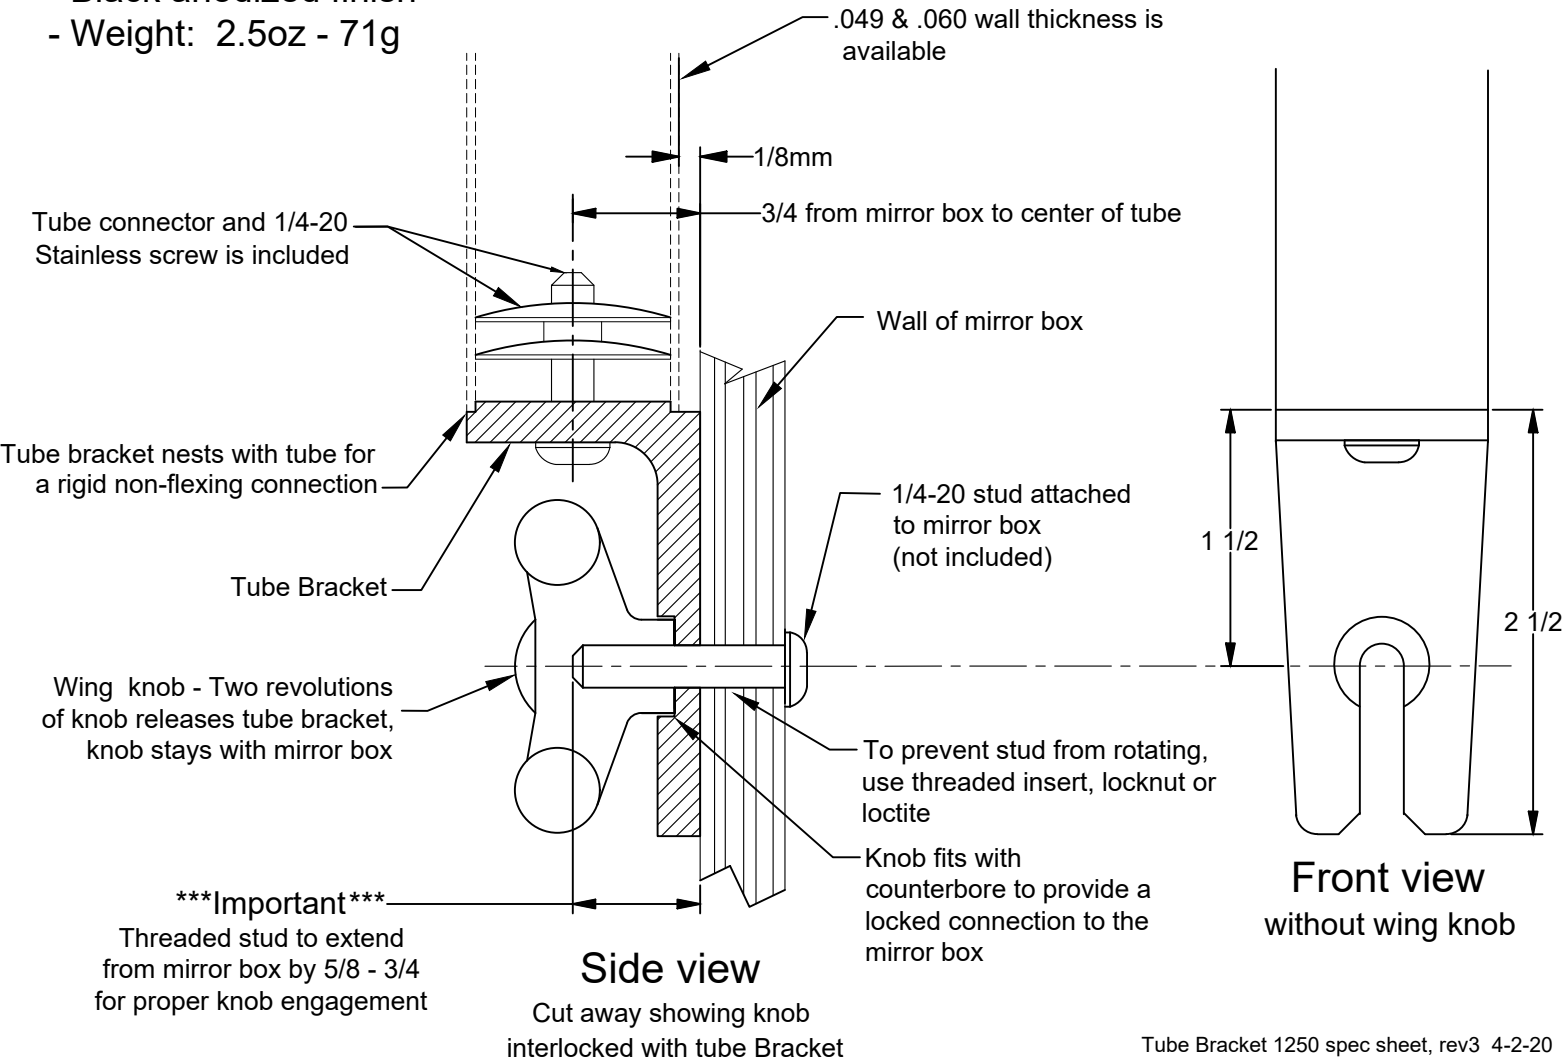

# Truss Bracket 1-1/4 tubes Model #TB1250

- Anchors truss poles to mirror box, rotates to match angle
- Machined from 1/4 in. thick aluminum angle
- Knob stays with mirror box during transport
- Can be mounted on the inside or outside of mirror box
- Fast on-off, slip fork over mounting stud, tighten knob
- Reinforced plastic knob with steel insert
- Black anodized finish
- Weight: 2.5oz - 71g

## Includes:

- 1 Bracket
- 1 Knob
- 1 Tube connector
- 1 1/4-20 x 1 SS bolt

www.aurorap.com  
 6644 SE Jerry Dr.  
 Prineville Oregon 97754  
 541-362-5965