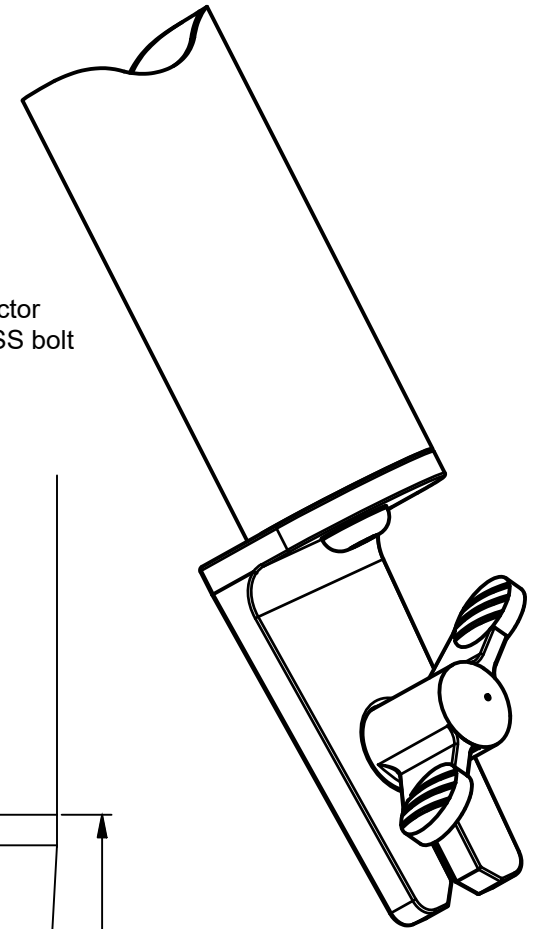

# Truss Bracket 1-1/4 tubes Model #TB1250

- Anchors truss poles to mirror box, rotates to match angle
- Machined from 1/4 in. thick aluminum angle
- Knob stays with mirror box during transport
- Can be mounted on the inside or outside of mirror box
- Fast on-off, slip fork over mounting stud, tighten knob
- Reinforced plastic knob with steel insert
- Black anodized finish
- Weight: 2.5oz - 71g

## Includes:

- 1 Bracket
- 1 Knob
- 1 Tube connector
- 1 1/4-20 x 1 SS bolt

www.aurorap.com  
 6644 SE Jerry Dr.  
 Prineville Oregon 97754  
 541-362-5965