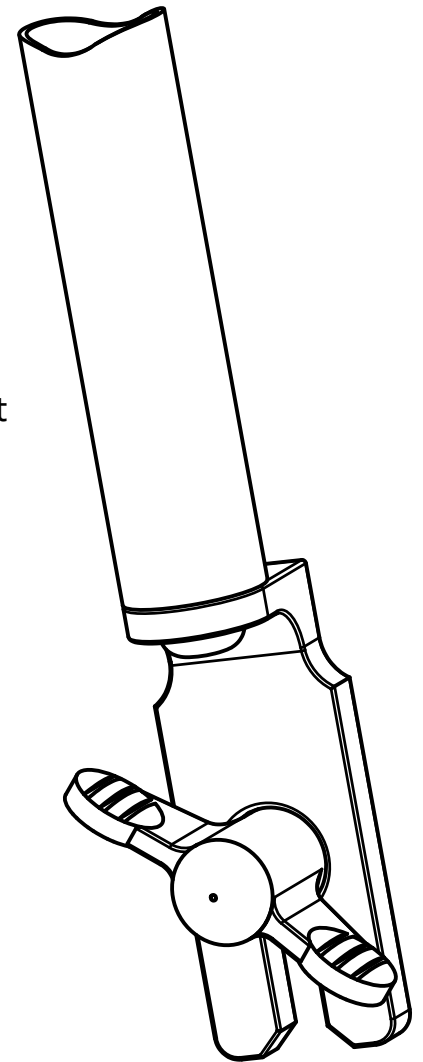

Truss Bracket 3/4 dia. tubes Model TB0750

- Anchors truss poles to mirror box, rotates to match angle
- Machined from 1/4 in. thick aluminum angle
- Knob stays with mirror box during transport
- Can be mounted on the inside or outside of mirror box
- Fast on-off, slip fork over mounting stud, tighten knob
- Reinforced plastic knob with steel insert
- Black anodized finish
- Weight: 1.4oz - 40g

Includes:

- 1 Bracket
- 1 Knob
- 1 Tube connector
- 1 1/4-20 x 1 SS bolt

www.aurorap.com
6644 SE Jerry Dr.
Prineville Oregon 97754
541-362-5965