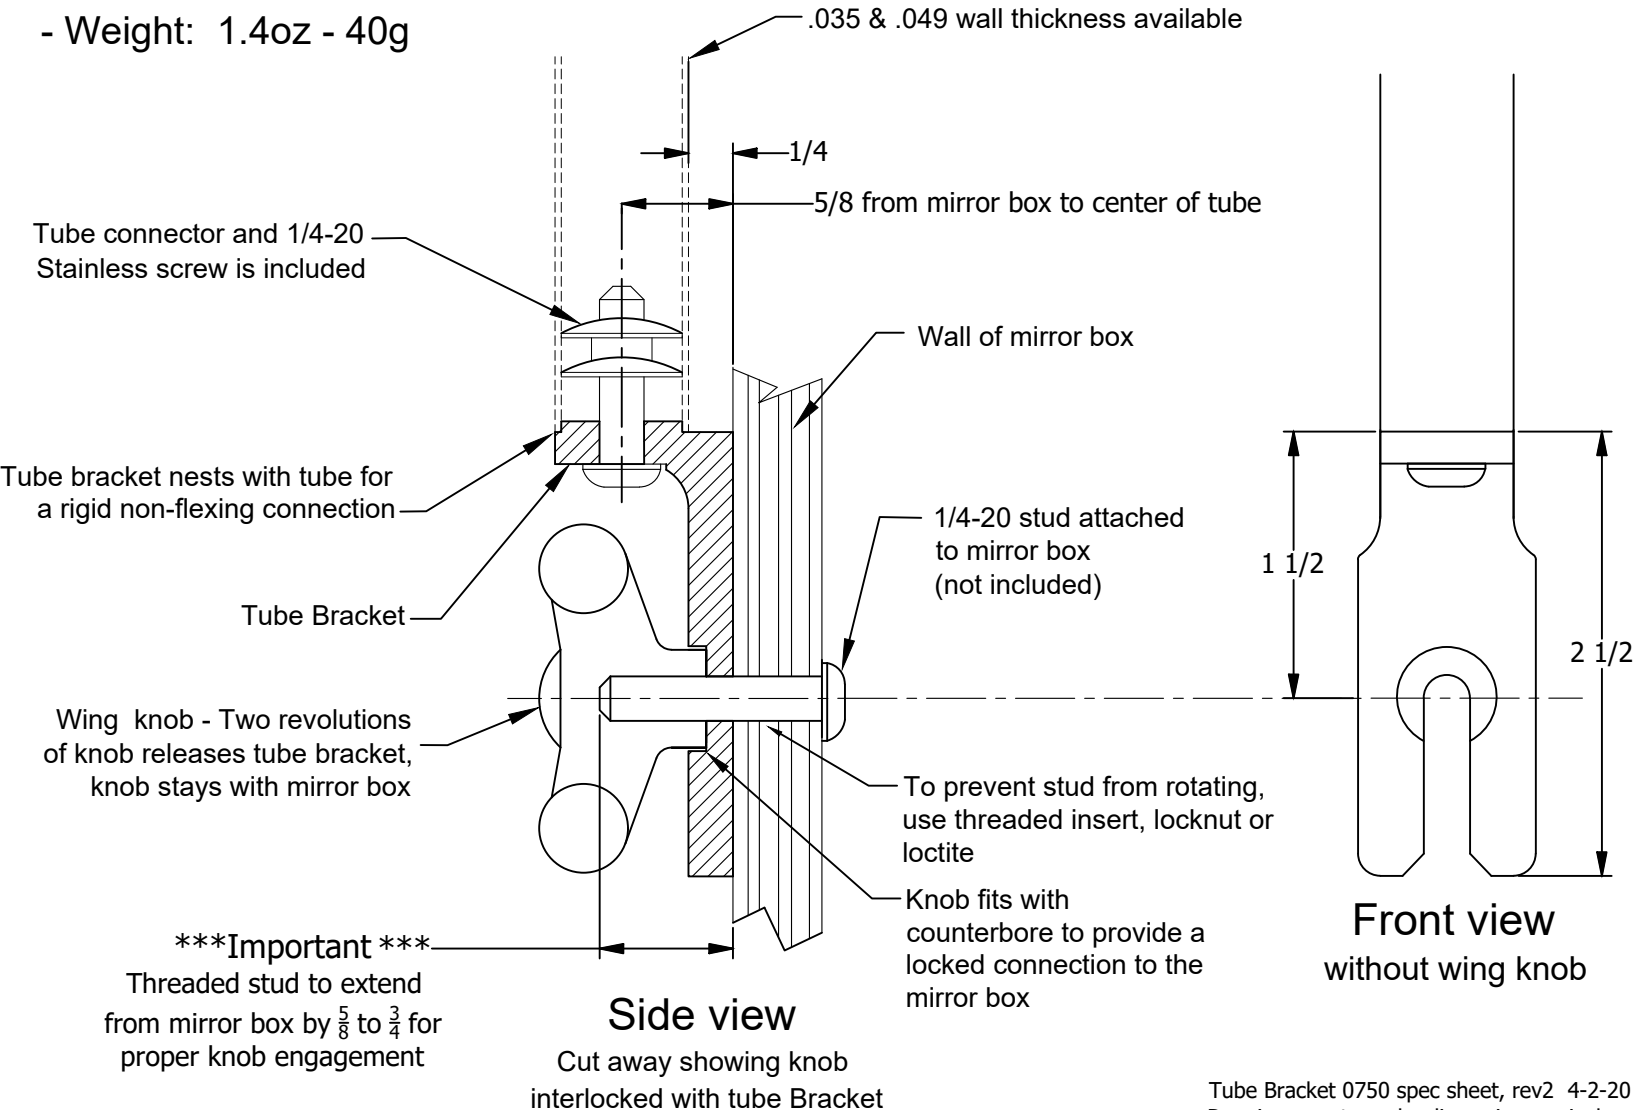

Truss Bracket 3/4 dia. tubes Model TB0750

- Anchors truss poles to mirror box, rotates to match angle
- Machined from 1/4 in. thick aluminum angle
- Knob stays with mirror box during transport
- Can be mounted on the inside or outside of mirror box
- Fast on-off, slip fork over mounting stud, tighten knob
- Reinforced plastic knob with steel insert
- Black anodized finish
- Weight: 1.4oz - 40g

Includes:

- 1 Bracket
- 1 Knob
- 1 Tube connector
- 1 1/4-20 x 1 SS bolt

www.aurorap.com
6644 SE Jerry Dr.
Prineville Oregon 97754
541-362-5965