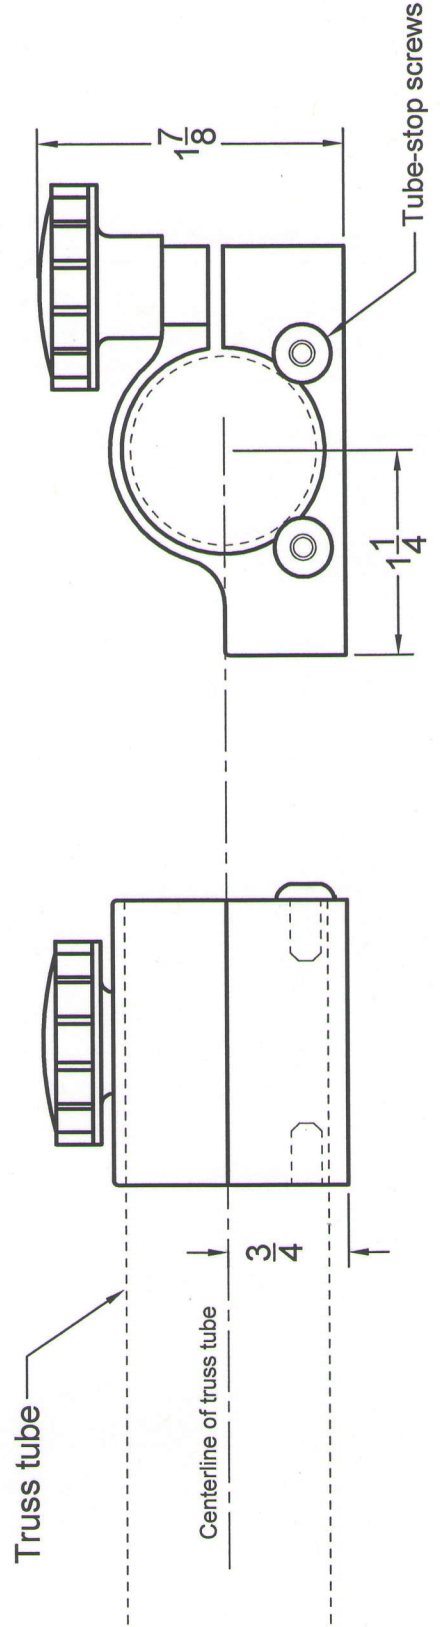

1 1/4 Diameter Truss Tube Clamp Model #TC125A

www.aurorap.com
20420 Boones Ferry Rd. NE
Aurora, Oregon 97002
503-678-6300

- Machined from solid 6061 aluminum.
- Provides superior structural integrity over ball and socket clamps.
- Removable tube-stop screws allow for flexibility in placing the clamp knob in a left or right position.
- Can be mounted on inside or outside of mirror box.
- Black anodized finish.
- All stainless steel hardware.
- Black phenolic knob with brass insert.
- Assembly weight: 142 grams, 5.0 oz.

All dimensions are in inches.