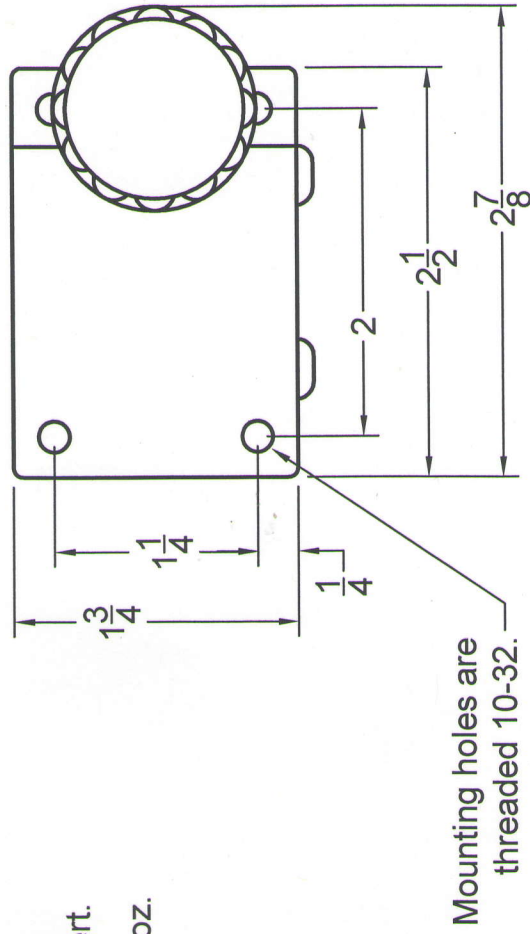

1 1/4 Diameter Truss Tube Clamp Model #TC125A

www.aurorap.com
20420 Boones Ferry Rd. NE
Aurora, Oregon 97002
503-678-6300

- Machined from solid 6061 aluminum.
- Provides superior structural integrity over ball and socket clamps.
- Removable tube-stop screws allow for flexibility in placing the clamp knob in a left or right position.
- Can be mounted on inside or outside of mirror box.
- Black anodized finish.
- All stainless steel hardware.
- Black phenolic knob with brass insert.
- Assembly weight: 142 grams, 5.0 oz.

All dimensions are in inches.