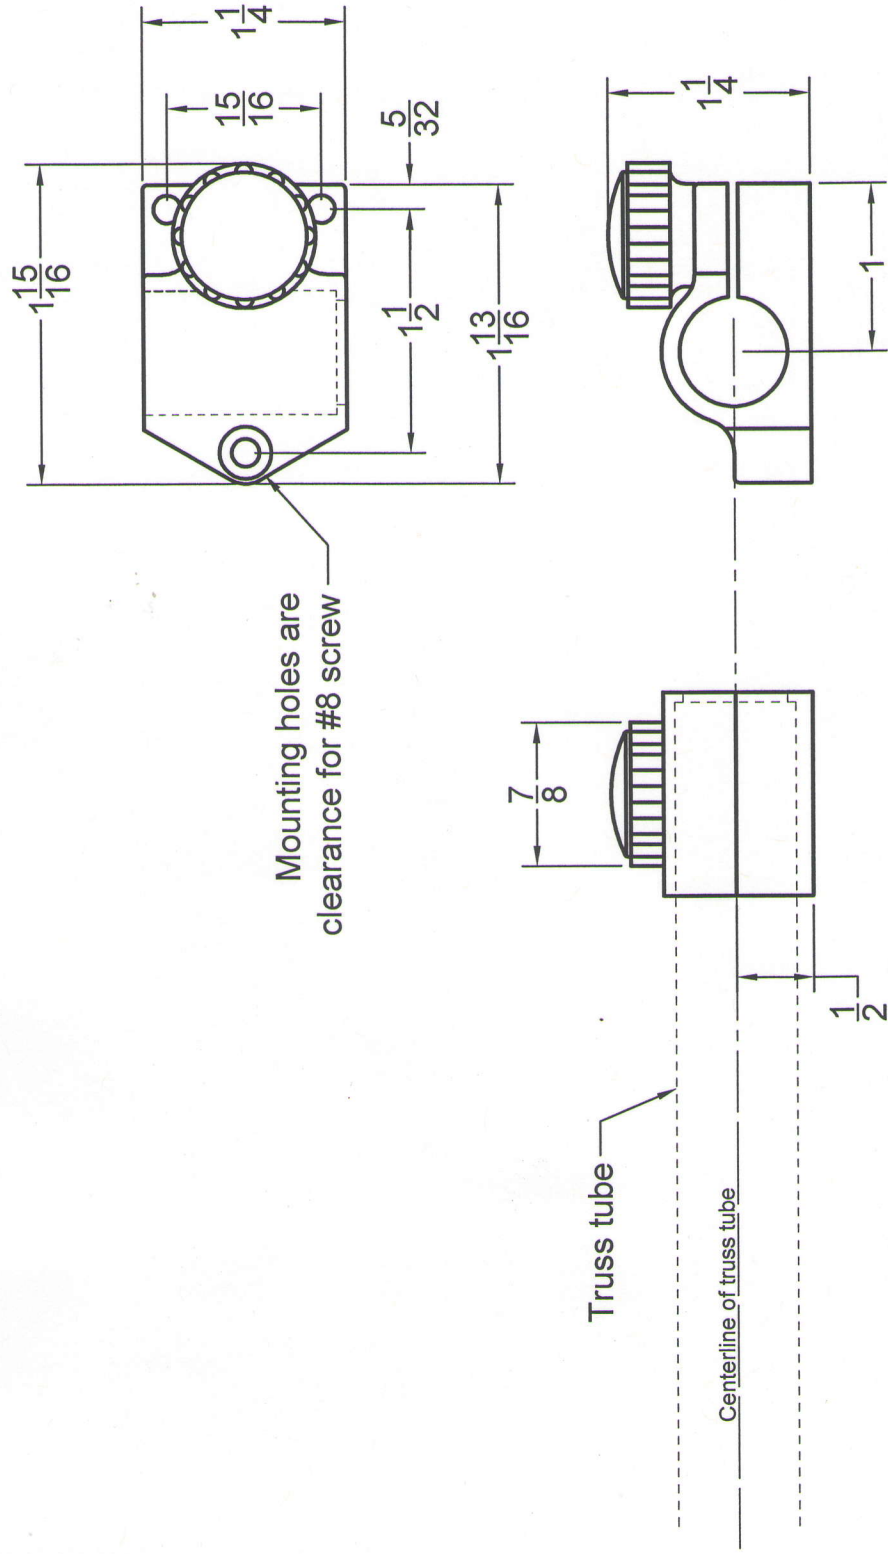

3/4 Diameter Truss Tube Clamp Model #CC034D

www.aurorap.com
20420 Boones Ferry Rd. NE
Aurora, Oregon 97002
503-678-6300

- This clamp is intended for ultralight or compact travel scopes.
- Specify number of left and right hand parts when ordering, left hand shown
- Machined from black Delrin.
- All stainless steel hardware.
- Black phenolic knob with brass insert.
- Assembly weight: 30 grams, 1.1 oz.

All dimensions are in inches.