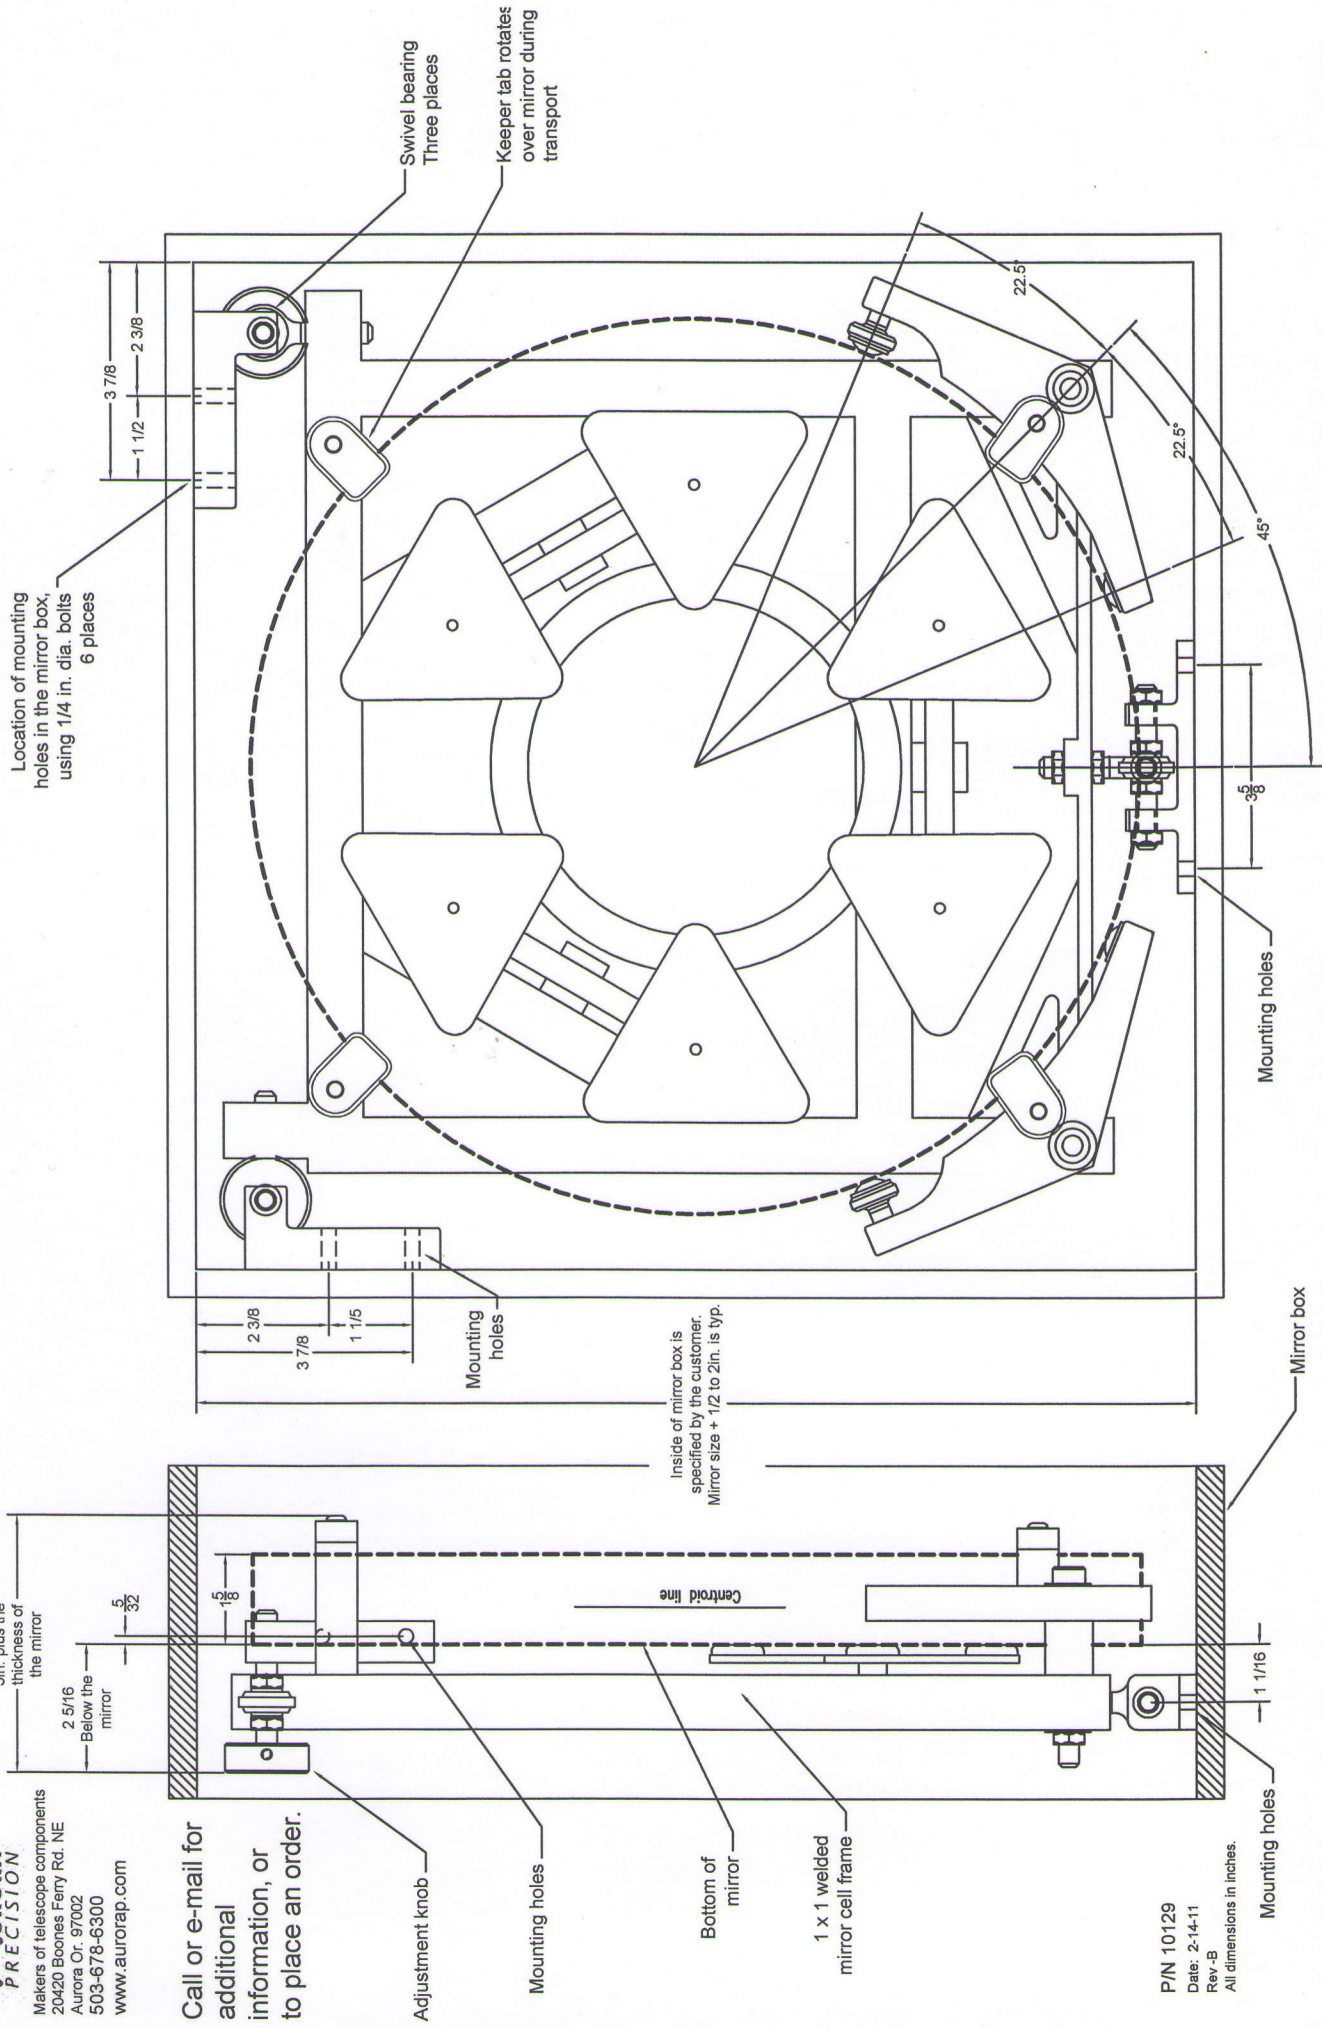

MIRROR CELL LAYOUT- Dimensions for 18 point design

AURORA PRECISION
 Makers of telescope components
 20420 Boones Ferry Rd. NE
 Aurora Or. 97002
 503-678-6300
 www.aurorap.com

Call or e-mail for additional information, or to place an order.

P/N 10129
 Date: 2-14-11
 Rev.-B
 All dimensions in inches.