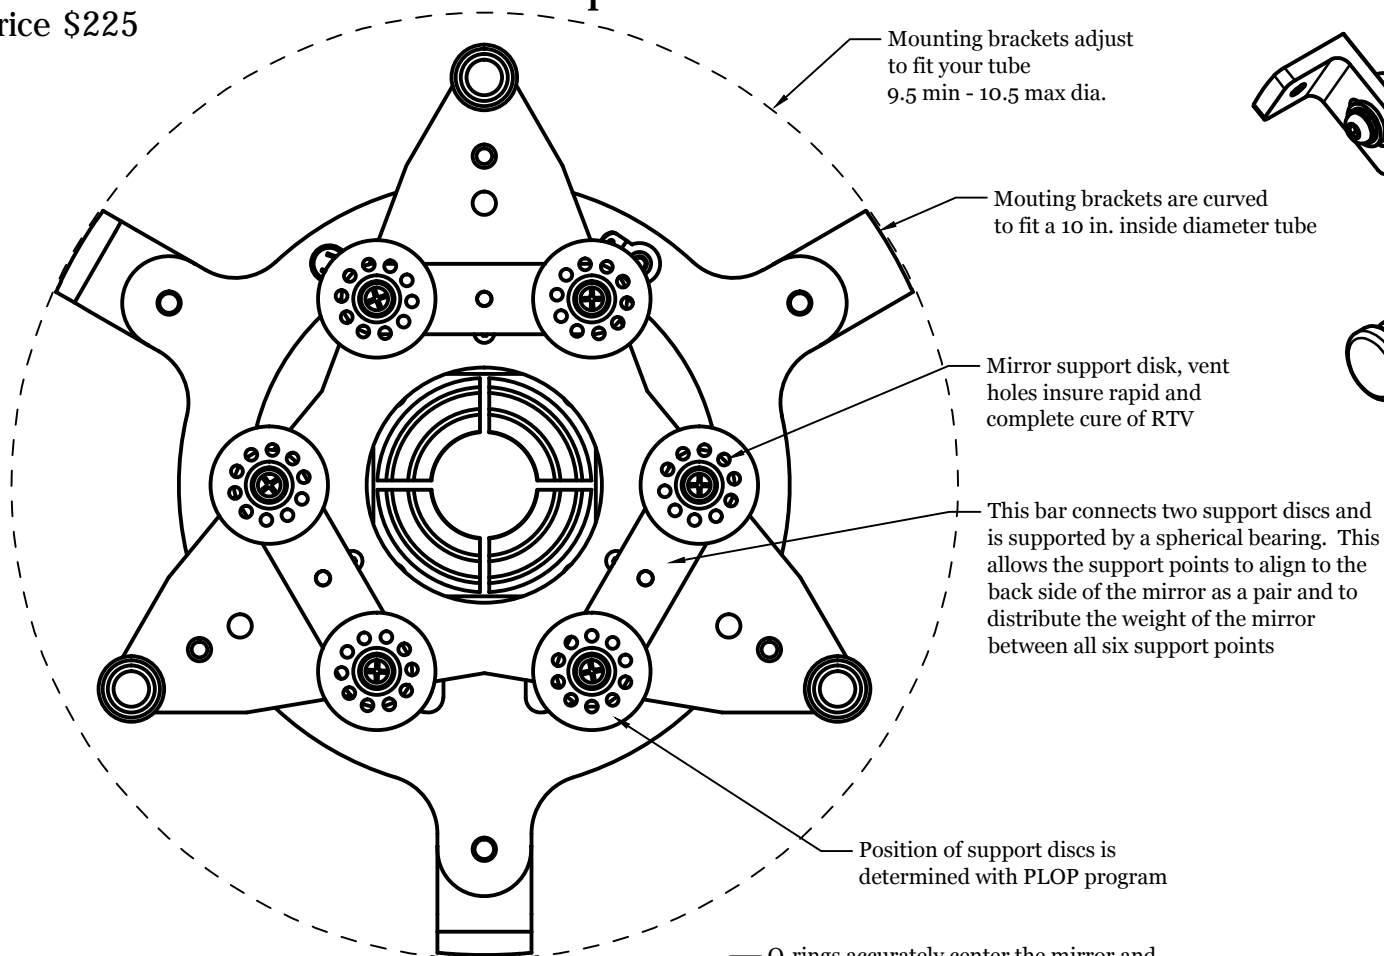

Model #AZ-8 Tube Mount 6 point Mirror Cell

Price \$225

View from underside with Fan kit option installed

This cell is optimized for a typical Zambuto mirror 8in. x 1 $\frac{1}{8}$ thick F ratio 6, however this cell is suitable for mirrors from 3/4 to 1 1/4 thick and F ratios of 5 to 9. Weight is 1lb 13oz / .84kg