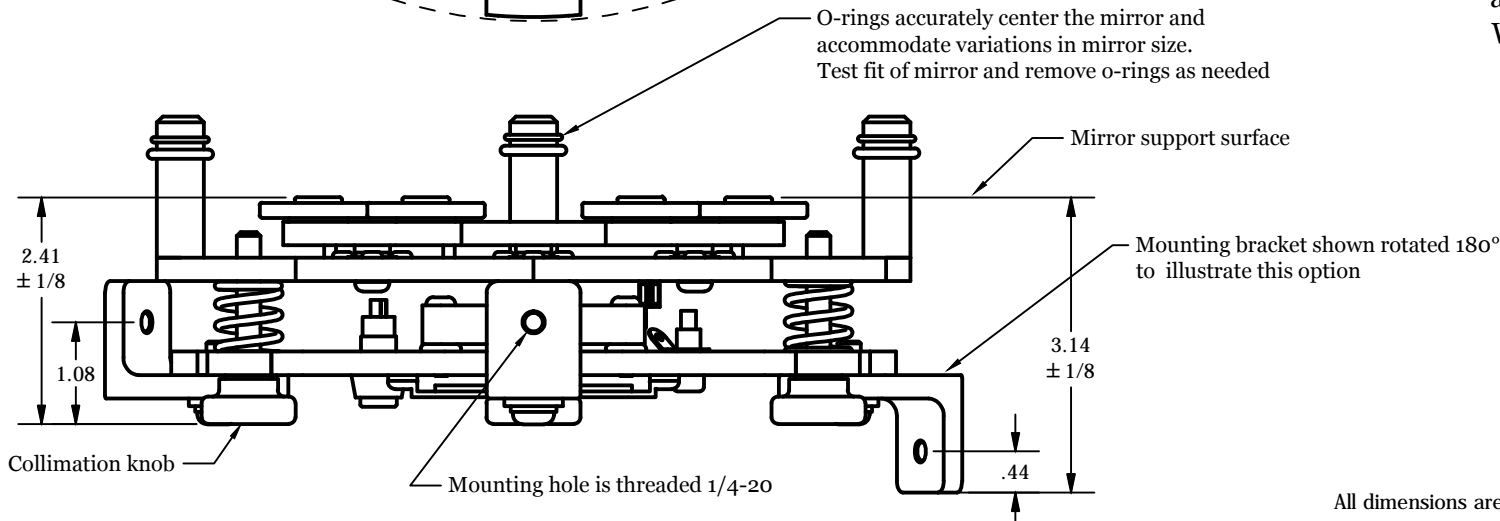

Model #AZ-8 Tube Mount 6 point Mirror Cell

Price \$225

View from underside with Fan kit option installed

This cell is optimized for a typical Zambuto mirror 8in. x 1 $\frac{1}{8}$ thick F ratio 6, however this cell is suitable for mirrors from 3/4 to 1 1/4 thick and F ratios of 5 to 9. Weight is 1lb 13oz / .84kg