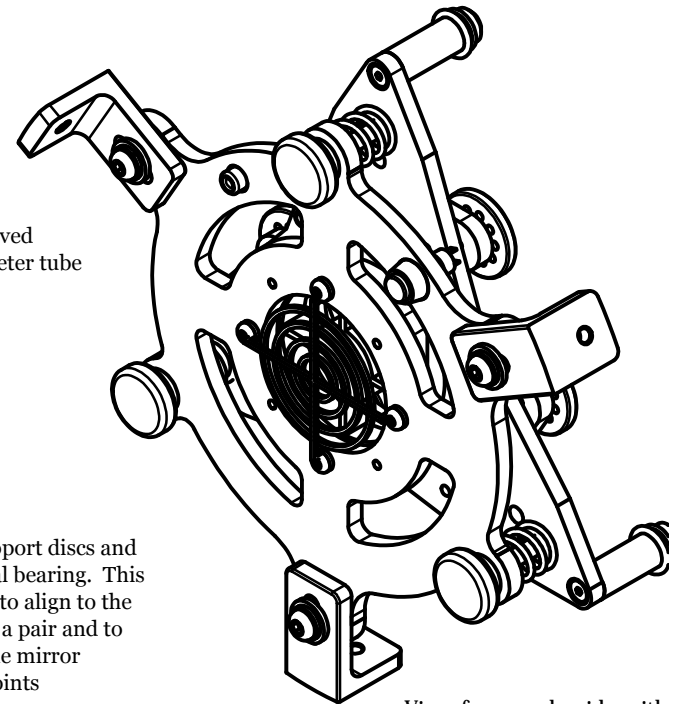

Model #AZ-8 Tube Mount 6 point Mirror Cell

Price \$225

View from underside with Fan kit option installed

This cell is optimized for a typical Zambuto mirror 8in. x 1 $\frac{1}{8}$ thick F ratio 6, however this cell is suitable for mirrors from 3/4 to 1 1/4 thick and F ratios of 5 to 9. Weight is 1lb 13oz / .84kg