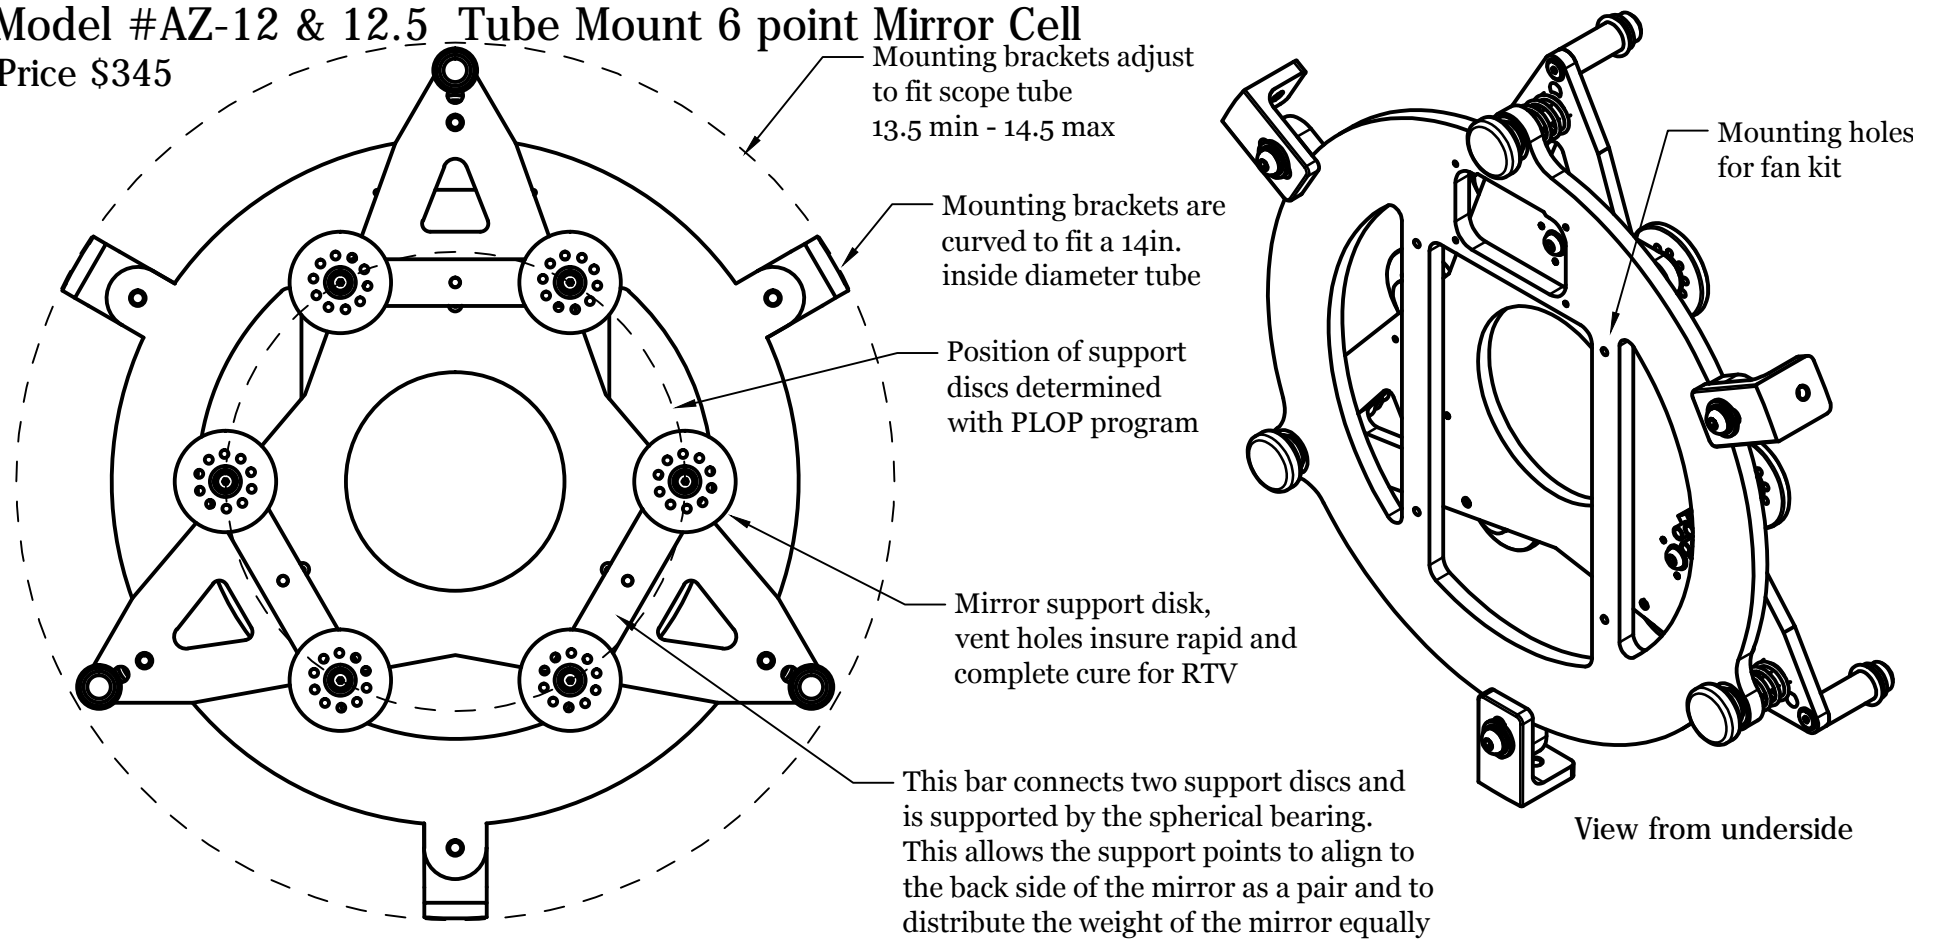

Model #AZ-12 & 12.5 Tube Mount 6 point Mirror Cell

Price \$345

This cell is optimized for a typical Zambuto mirror 12 or 12.5 inch x 1 1/4 thick F 4-5, however this cell is suitable for mirrors from 1 to 1 1/2 thick and F ratios of 3.5 to 6. Weight of cell is 3lb 10oz / 1.64Kg
All dimensions are in inches

O-rings accurately center the mirror and accommodate variations in mirror size. Test fit the mirror and remove o-rings as needed

www.aurorap.com
6644 SE Jerry Dr.
Prineville Oregon 07754
541-362-5965

AZ-12.5 tube Rev3 2-21-15
All dimensions are in inches.