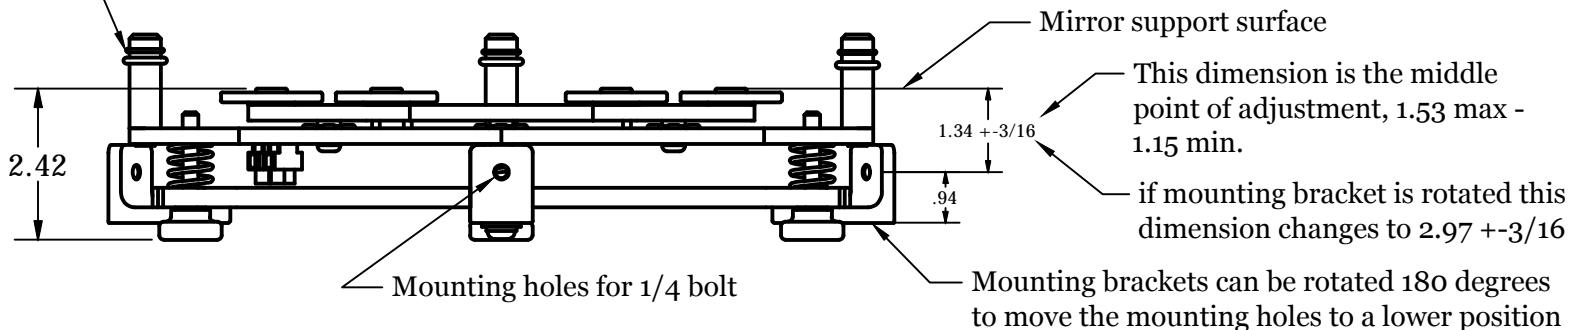

Model #AZ-12 & 12.5 Tube Mount 6 point Mirror Cell

Price \$345

This cell is optimized for a typical Zambuto mirror 12 or 12.5 inch x 1 1/4 thick F 4-5, however this cell is suitable for mirrors from 1 to 1 1/2 thick and F ratios of 3.5 to 6. Weight of cell is 3lb 10oz / 1.64Kg
All dimensions are in inches

O-rings accurately center the mirror and accommodate variations in mirror size. Test fit the mirror and remove o-rings as needed

www.aurorap.com
6644 SE Jerry Dr.
Prineville Oregon 07754
541-362-5965

AZ-12.5 tube Rev3 2-21-15
All dimensions are in inches.