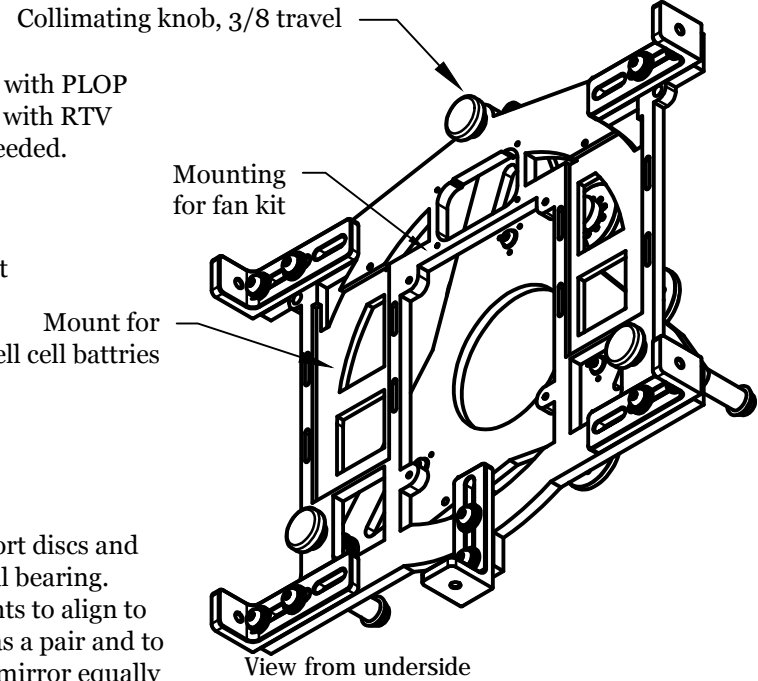

Model #AZ-12 & 12.5 Box Mount 6 point Mirror Cell

Price \$395

This cell is optimized for a typical Zambuto mirror 12.5 in. x 1 1/4 thick F 4-5, however this cell is suitable for mirrors from 1 to 1 3/4 thick and F ratios of 3.5 to 6. Weight of cell is 3lb 10oz / 1.64Kg All dimensions are in inches

This dimensions is the middle point of adjustment, 3.4 max - 3.0 min.

www.aurorap.com
6644 SE Jerry Dr.
Prineville Oregon 97754
541-362-5965

AZ-12.5 box Rev4 6-14-13