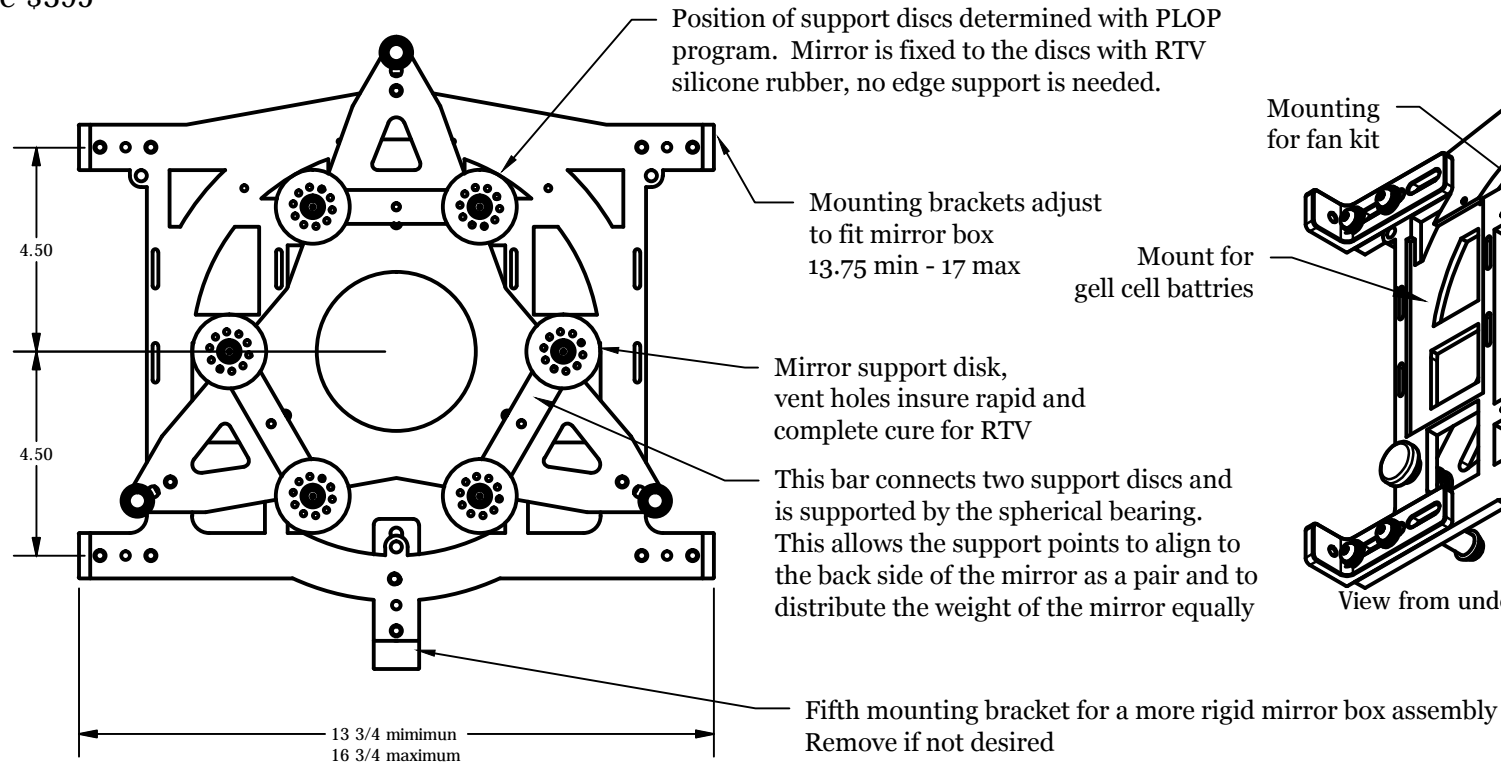

Model #AZ-12 & 12.5 Box Mount 6 point Mirror Cell

Price \$395

This cell is optimized for a typical Zambuto mirror 12.5 in. x 1 1/4 thick F 4-5, however this cell is suitable for mirrors from 1 to 1 3/4 thick and F ratios of 3.5 to 6. Weight of cell is 3lb 10oz / 1.64Kg All dimensions are in inches

This dimensions is the middle point of adjustment, 3.4 max - 3.0 min.

www.aurorap.com
6644 SE Jerry Dr.
Prineville Oregon 97754
541-362-5965

AZ-12.5 box Rev4 6-14-13