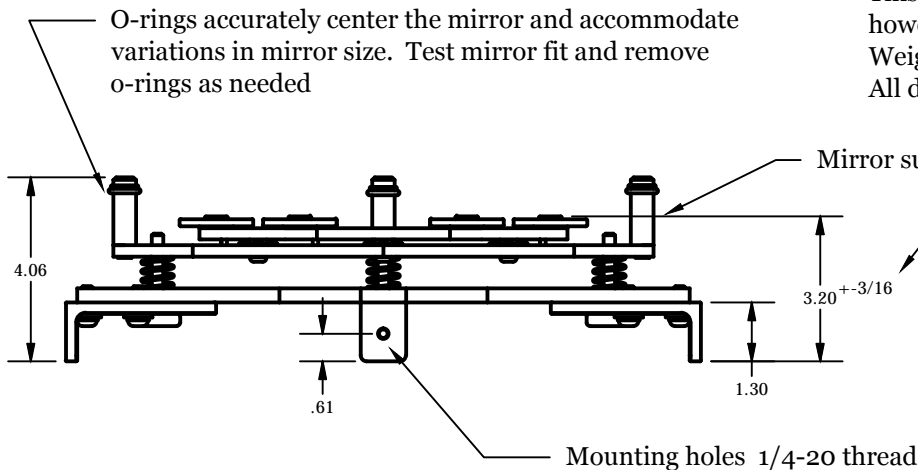

Model #AZ-12 & 12.5 Box Mount 6 point Mirror Cell

Price \$395

This cell is optimized for a typical Zambuto mirror 12.5 in. x 1 1/4 thick F 4-5, however this cell is suitable for mirrors from 1 to 1 3/4 thick and F ratios of 3.5 to 6. Weight of cell is 3lb 10oz / 1.64Kg All dimensions are in inches

This dimensions is the middle point of adjustment, 3.4 max - 3.0 min.

www.aurorap.com
6644 SE Jerry Dr.
Prineville Oregon 97754
541-362-5965

AZ-12.5 box Rev4 6-14-13