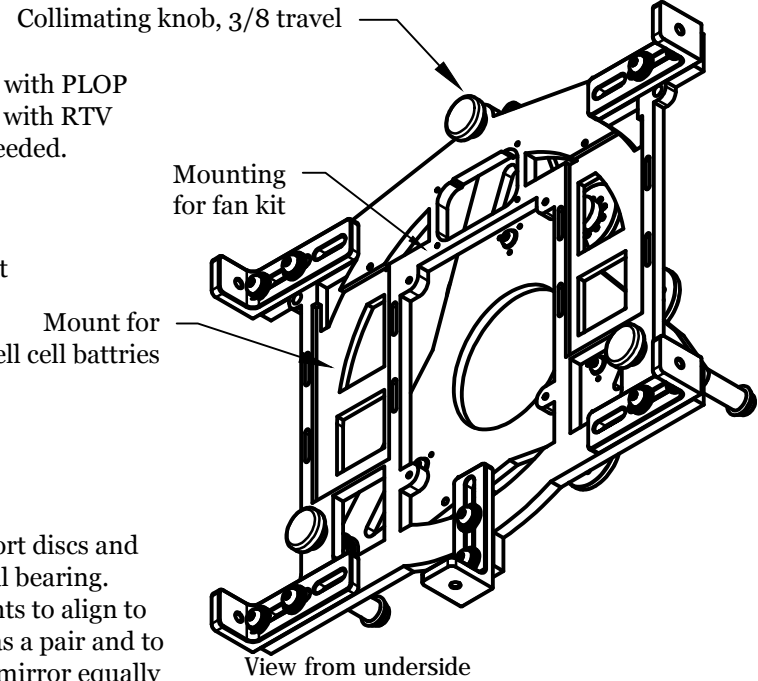

Model #AZ-12 & 12.5 Box Mount 6 point Mirror Cell

Price \$395

This cell is optimized for a typical Zambuto mirror 12.5 in. x 1 1/4 thick F 4-5, however this cell is suitable for mirrors from 1 to 1 3/4 thick and F ratios of 3.5 to 6. Weight of cell is 3lb 10oz / 1.64Kg All dimensions are in inches

This dimensions is the middle point of adjustment, 3.4 max - 3.0 min.

www.aurorap.com
20420 Boones Ferry Rd. NE
Aurora, Oregon 97002
503-678-6300

AZ-12.5 box Rev3 5-21-13