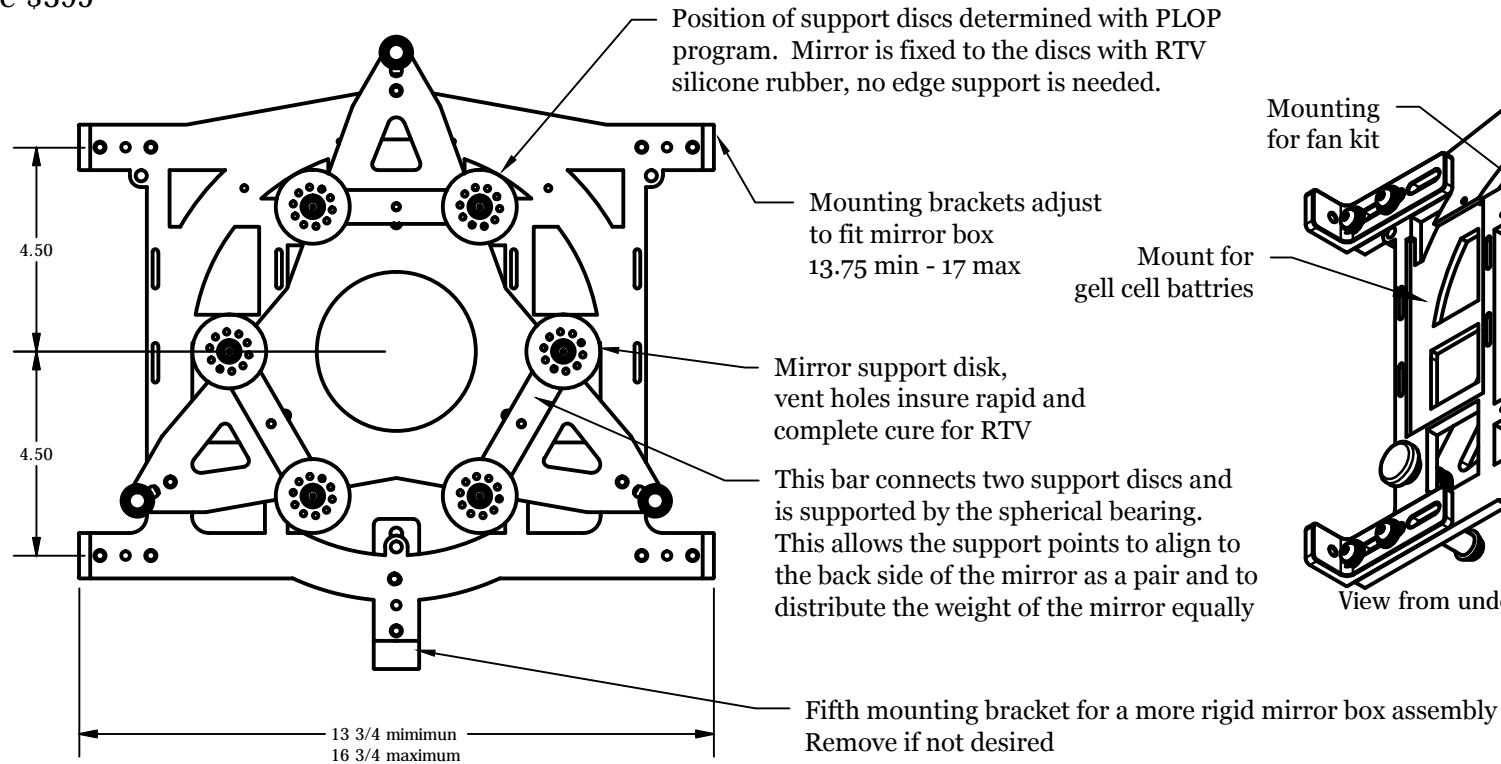

Model #AZ-12 & 12.5 Box Mount 6 point Mirror Cell

Price \$395

This cell is optimized for a typical Zambuto mirror 12.5 in. x 1 1/4 thick F 4-5, however this cell is suitable for mirrors from 1 to 1 3/4 thick and F ratios of 3.5 to 6. Weight of cell is 3lb 10oz / 1.64Kg All dimensions are in inches

This dimensions is the middle point of adjustment, 3.4 max - 3.0 min.

www.aurorap.com
20420 Boones Ferry Rd. NE
Aurora, Oregon 97002
503-678-6300

AZ-12.5 box Rev3 5-21-13