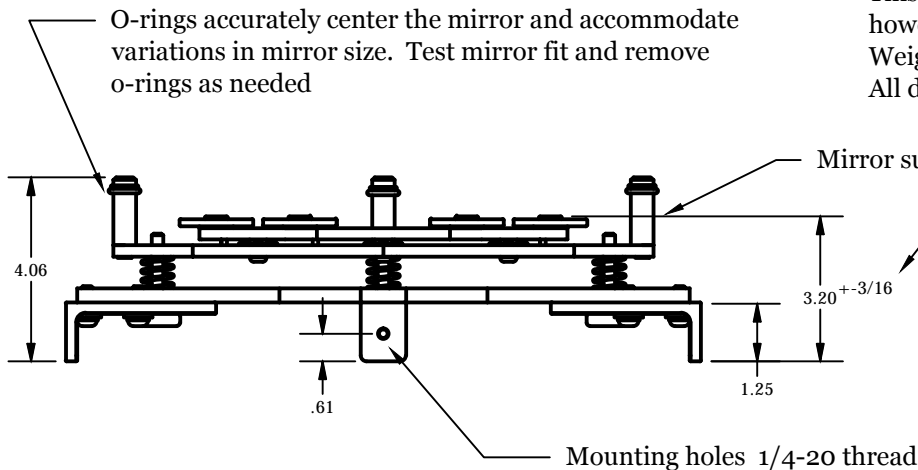

Model #AZ-12 & 12.5 Box Mount 6 point Mirror Cell

Price \$395

This cell is optimized for a typical Zambuto mirror 12.5 in. x 1 1/4 thick F 4-5, however this cell is suitable for mirrors from 1 to 1 3/4 thick and F ratios of 3.5 to 6. Weight of cell is 3lb 10oz / 1.64Kg All dimensions are in inches

This dimensions is the middle point of adjustment, 3.4 max - 3.0 min.

www.aurorap.com
20420 Boones Ferry Rd. NE
Aurora, Oregon 97002
503-678-6300

AZ-12.5 box Rev3 5-21-13